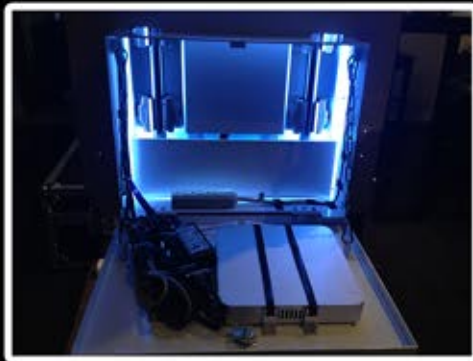

# Option 1 - Professional Package

Fotopod Photo Machine v2.08

(310) 902-5400  
info@fotopod.com

sunlight readable HD Touchscreen

Larger v2.08 machine compared to v3.0 "mini"  
Bazooka flashbox will work on either unit (optional)

A look inside the computer box

## Details:

- High-torque electric column lift for automatic height adjustment. (Push the side toggle button and the unit moves up/down on vertical axis and completely collapsible for easy setup and transport)
- Easy-grasp side handles make it a breeze to lug around
- DSLR camera-housing unit with adjustable mounts, and internal cooling fan. Added cooling fan in the body NEW
- Quick release suction cam mount (Vertical & Horizontal)
- Rear-panel access compartment to Mini PC.
- Removable, steel-plate bottom base for extra support
- Removable printer tray on back side, up to 30 lbs weight
- Professional F&V dimmable 5600k LED Ring light, comes with two color filters, AC powered
- Dimmable 5600k LED body panel lights, AC powered
- Logitech k400 Wireless Keyboard

### Fotopod Photo Machine

- All aluminum body with black or white front panel
- Internal aluminum/stainless steel support structure
- Huge HD 23.6" touchscreen IPS LED touch monitor
- NEW Free upgrade to sunlight-viewable 1000 cd/m2 outdoor brightness monitor! (\$600 savings!)
- NEW Dual HDMI output. Use one as your main HDMI source, and the other as a backup!