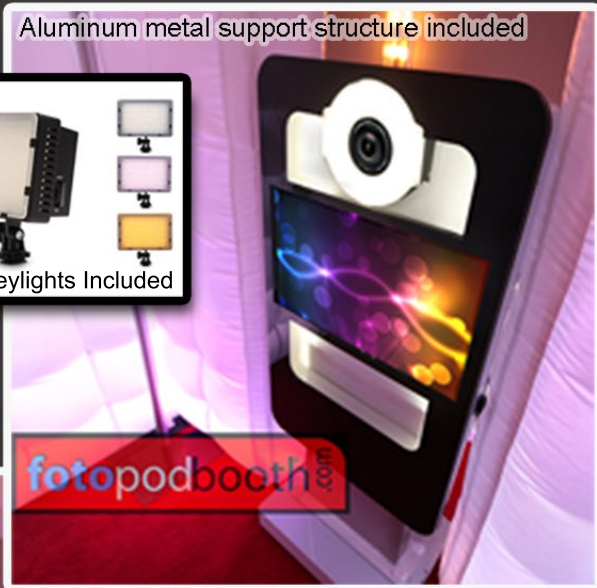

Photo Machine v2.07 with Enclosed Inflatable Booth & Dynamic LED Lighting

Aluminum metal support structure included

Package includes:

- No franchise or license fees
- Fotopod Photo machine v2.07 (Option #1 package) **PLUS...**
- Inflatable fully-enclosed patent pending Photo booth
- Internal aluminum upright support structure
- Eight (8pcs) custom designed 1200-1500 lumen LED surround lighting panels with wifi controller, country-rated AC/DC power supply
- Two(2pcs) battery powered LED side keylights, with attached pole tension-clips

Details:

- Inflatable material is custom-designed for proper light transmission, durability, ease of setup, and transportation. It is fire-retardant, tear and stain proof.
- Completely customized to work with the Fotopod continuous lighting system
 - 16,000 RGB colors to choose from. Custom light cycles can be saved.
 - 50,000 hour bulb lifetime, waterproof, shatter proof LED bulbs.
- RGB wifi LED module with iPhone/Android app controller built in.
- Patented fold-away lighting package means quick, easy setup, take-down
- All eight LED-light panels are internally mounted and secured.
- Comes with tested 300 watt air blower. (decibel levels similar to microwave)
- Included velcro panels, D-rings and rope/ties, placed at strategic mounting points. Built in straps for securing LED-lights to the booth.
- Proper ventilation. Removable panels for the door, roof and side-window

** Bonus items included **

*external monitor, iPad, stanchions, signage, rug not included

Photo machine road case with dolly wheels included AND another custom road case for the inflatable tent, metal poles, and LED-lighting accessories - 2pcs total **\$1200 savings!**