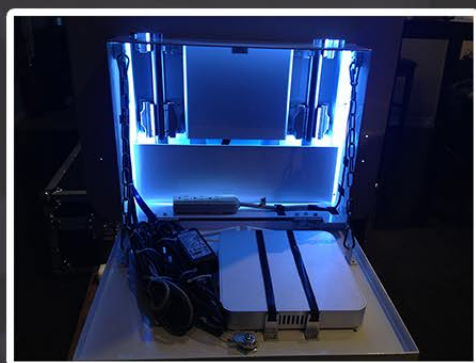

#### Fotopod Photo Machine

- All aluminum body with black or white front panel
- Internal aluminum/stainless steel support structure
- Huge LG brand 23.5" touchscreen IPS LED-monitor
- **NEW** Free upgrade to sunlight-viewable 1000 cd/m2 outdoor brightness monitor! (\$600 savings!)
- HDMI, DVI and VGA input.

A look inside the computer box

#### Removable Mini PC Computer:

- Fanless design, high configuration aluminum case
- 8GB RAM +120GB SSD, Intel i3/i5/i7 quad-thread CPU
- Quick 12 second Startup time
- Display port 1\* VGA+ 1\* HDMI
- 6 Total USB ports 4 \* USB 3.0 2 \* USB2.0 port
- Ethernet port 1\* RJ 45 10/100/1000Mbps
- Intel 300M wifi, 3G capable (zero-interference shell)
- Windows 7 Ultimate (Factory installed OEM version)

### Details:

- High-torque electric column lift for automatic height adjustment. (Push the side toggle button and the unit moves up/down on vertical axis and completely collapsible for easy setup and transport)
- Easy-grasp side handles make it a breeze to lug around
- DSLR camera-housing unit with adjustable mounts, and internal cooling fan
- Quick release suction cam mount (Vertical & Horizontal)
- Rear-panel access compartment to Mini PC.
- Removable, steel-plate bottom feet for extra support
- Removable printer tray on back side, up to 30 lbs weight
- Professional F&V dimmable 5600k LED Ring light, comes with two color filters, AC powered
- Dimmable 5600k LED body panel lights, AC powered
- Logitech k400 Wireless Keyboard