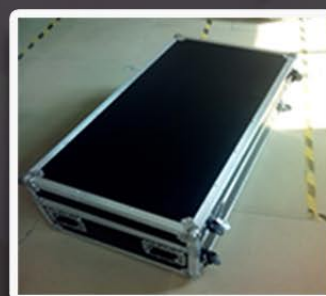

Powered by...

** Bonus item included **
Photo machine road case with dolly wheels included - $800 savings!!

Starting at:
$5,950 + shipping

Within USA, ask us for International