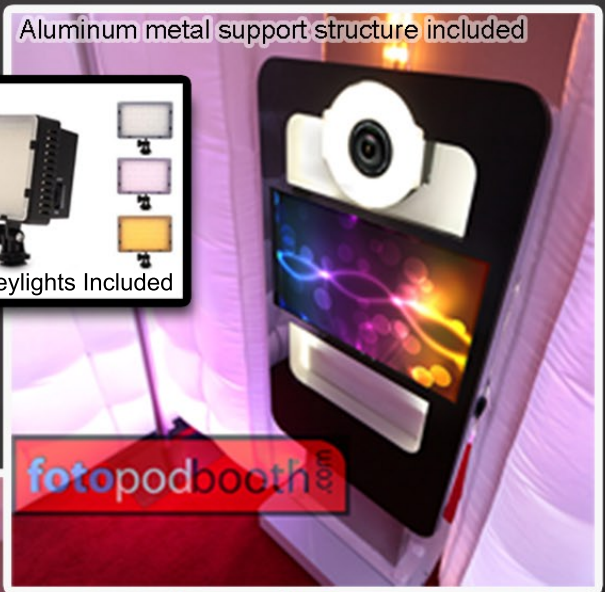

Photo Machine v2.07 with Enclosed Inflatable Booth & Dynamic LED Lighting

Package includes:

- No franchise or license fees
- Fotopod Photo machine v2.07 (Option #1 package) **PLUS...**
- **FREE SOFTWARE!** Social Booth & Photobooth Connected
- Inflatable fully-enclosed patented Photo booth
- Internal aluminum upright support structure
- Eight (8pcs) custom designed 1200-1500 lumen LED surround lighting panels with wifi controller, worldwide 110-240v AC power supply
- Two(2pcs) battery powered LED side keylights, with attached pole tension-clips

Patent # US D734,805S

Details:

- Inflatable material is custom-designed for proper light transmission, durability, ease of setup, and transportation. It is fire-retardent, tear and stain proof.
- Completely customized to work with the Fotopod continuous lighting system
 - 16,000 RGB colors to choose from. Custom light cycles can be saved.
 - 50,000 hour bulb lifetime, waterproof (IP68), shatter proof LED bulbs.
- RGB wifi LED module with iPhone/Android app controller built in.
- Patented fold-away lighting package means quick, easy setup, take-down
- All eight LED-light panels are internally mounted and secured.
- Internal 180 watt, 54db air blower. (decibel level same as a microwave)
- Included velcro panels, D-rings and rope/ties, placed at strategic mounting points. Built in straps for securing LED-lights to the booth.
- Proper ventilation. Removable panels for the door, roof and side-window

*external monitor, iPad, stanchions, signage, rug not included

shoe used only for size reference

- Bonus items included -

Photo machine road case with dolly wheels included AND another custom road case for the inflatable tent, metal poles, and LED-lighting accessories - 2pcs road case total **\$1200 savings!**