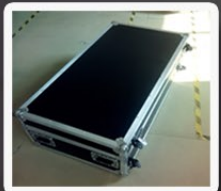

Most items in the Fotopod Full-package system will fit and ship in the two(2) road cases.

$9,950 + shipping
Shipped within USA and worldwide