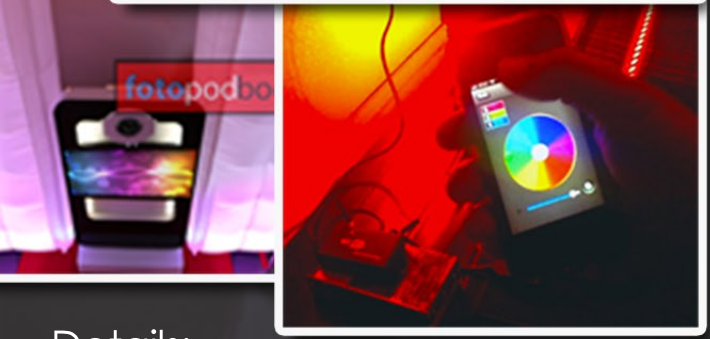

Photo Machine v2.07 with Enclosed Inflatable Booth & Dynamic LED Lighting

Package includes:

- No franchise or license fees
- Fotopod Photo machine v2.07 (Option #1 package) **PLUS...**
- **FREE SOFTWARE!** Social Booth & Photobooth Connected
- Inflatable fully-enclosed patented Photo booth
- Internal aluminum upright support structure
- Eight (8pcs) custom designed 1200-1500 lumen LED surround lighting panels with wifi controller, worldwide 110-240v AC power supply
- Two(2pcs) battery powered LED side keylights, with attached pole tension-clips

Patent # US D734,805S

Details:

- Inflatable material is custom-designed for proper light transmission, durability, ease of setup, and transportation. It is fire-retardent, tear and stain proof.
- Completely customized to work with the Fotopod continuous lighting system
 - 16,000 RGB colors to choose from. Custom light cycles can be saved.
 - 50,000 hour bulb lifetime, waterproof (IP68), shatter proof LED bulbs.
- RGB wifi LED module with iPhone/Android app controller built in.
- Patented fold-away lighting package means quick, easy setup, take-down
- All eight LED-light panels are internally mounted and secured.
- Internal 180 watt, 54db air blower. (decibel level same as a microwave)
- Included velcro panels, D-rings and rope/ties, placed at strategic mounting points. Built in straps for securing LED-lights to the booth.
- Proper ventilation. Removable panels for the door, roof and side-window