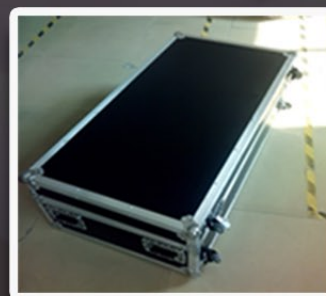

Option 1 - Professional Package

Fotopod Photo Machine v2.07

(310) 902-5400
info@fotopodbooth.com

fotopodbooth.com

Package includes:

Fotopod Photo Machine

- All aluminum body with black or white front panel
- Internal aluminum/stainless steel support structure
- Huge LG brand 23.6" touchscreen IPS LED-monitor
- **NEW** Free upgrade to sunlight-viewable 1000 cd/m2 outdoor brightness monitor! (\$600 savings!)
- HDMI, DVI and VGA output
- **Dual(2) HDMI also optional!**

A look inside the computer box

Removable Mini PC Computer:

- Fanless design, high configuration aluminum case
- 8GB RAM + 120GB SSD, Intel i3/i5/i7 quad-thread CPU
- Quick 12 second Startup time
- Display port 1* VGA+ 1* HDMI
- 6 Total USB ports 4 * USB 3.0 2 * USB2.0 port
- Ethernet port 1* RJ 45 10/100/1000Mbps
- Intel 300M wifi, 3G capable (zero-interference shell)
- Windows 7 Ultimate (Factory installed OEM version)

Details:

- High-torque electric column lift for automatic height adjustment. (Push the side toggle button and the unit moves up/down on vertical axis and completely collapsible for easy setup and transport)
- Easy-grasp side handles make it a breeze to lug around
- DSLR camera-housing unit with adjustable mounts, and internal cooling fan
- Quick release suction cam mount (Vertical & Horizontal)
- Rear-panel access compartment to Mini PC.
- Removable, steel-plate bottom feet for extra support
- Removable printer tray on back side, up to 30 lbs weight
- Professional F&V dimmable 5600k LED Ring light, comes with two color filters, AC powered
- Dimmable 5600k LED body panel lights, AC powered
- Logitech k400 Wireless Keyboard

* Booth software license discounted with purchase

Powered by...*

Darkroom Booth

PicPic Social

- Bonus item included - Photo machine road case with dolly wheels included - \$800 savings!!

Starting at:

\$5,950 + shipping