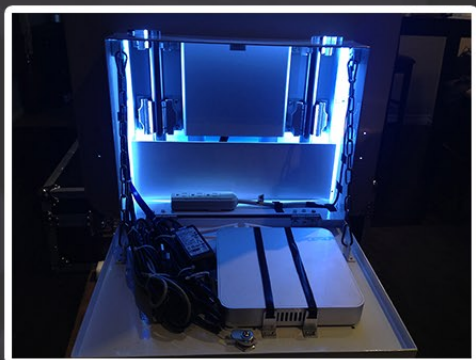

Option 1 - Professional Package

Fotopod Photo Machine v2.07

(310) 902-5400
info@fotopodbooth.com

fotopodbooth.com

Package includes:

Fotopod Photo Machine

- All aluminum body with black or white front panel
- Internal aluminum/stainless steel support structure
- Huge LG brand 23.6" touchscreen IPS LED-monitor
- **NEW** Free upgrade to sunlight-viewable 1000 cd/m2 outdoor brightness monitor! (\$600 savings!)
- HDMI, DVI and VGA output
- **Dual(2) HDMI also optional!**

A look inside the computer box

Removable Mini PC Computer:

- Fanless design, high configuration aluminum case
- 8GB RAM + 120GB SSD, Intel i3/i5/i7 quad-thread CPU
- Quick 12 second Startup time
- Display port 1* VGA+ 1* HDMI
- 6 Total USB ports 4 * USB 3.0 2 * USB2.0 port
- Ethernet port 1* RJ 45 10/100/1000Mbps
- Intel 300M wifi, 3G capable (zero-interference shell)
- Windows 7 Ultimate (Factory installed OEM version)

Details:

- High-torque electric column lift for automatic height adjustment. (Push the side toggle button and the unit moves up/down on vertical axis and completely collapsible for easy setup and transport)
- Easy-grasp side handles make it a breeze to lug around
- DSLR camera-housing unit with adjustable mounts, and internal cooling fan
- Quick release suction cam mount (Vertical & Horizontal)
- Rear-panel access compartment to Mini PC.
- Removable, steel-plate bottom feet for extra support
- Removable printer tray on back side, up to 30 lbs weight
- Professional F&V dimmable 5600k LED Ring light, comes with two color filters, AC powered
- Dimmable 5600k LED body panel lights, AC powered
- Logitech k400 Wireless Keyboard

* Booth software license discounted with purchase

Powered by...*

Darkroom Booth

PicPic Social

- Bonus item included - Photo machine road case with dolly wheels included - \$800 savings!!

Starting at:

\$5,950 + shipping