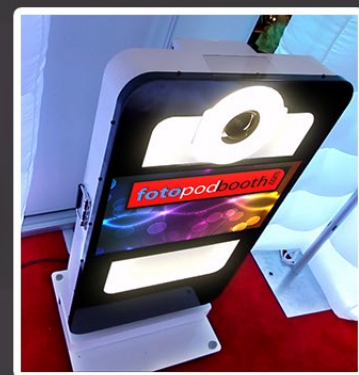

Option 1 - Professional Package

Fotopod Photo Machine v2.07

(310) 902-5400
info@fotopodbooth.com

fotopodbooth.com

Package includes:

Fotopod Photo Machine

- All aluminum body with black or white front panel
- Internal aluminum/stainless steel support structure
- Huge LG brand 23.6" touchscreen IPS LED-monitor
- **NEW** Free upgrade to sunlight-viewable 1000 cd/m2 outdoor brightness monitor! (\$600 savings!)
- HDMI, DVI and VGA output
- **Dual(2) HDMI also optional!**

A look inside the computer box

Removable Mini PC Computer:

- Fanless design, high configuration aluminum case
- 8GB RAM + 120GB SSD, Intel i3/i5/i7 quad-thread CPU
- Quick 12 second Startup time
- Display port 1* VGA+ 1* HDMI
- 6 Total USB ports 4 * USB 3.0 2 * USB2.0 port
- Ethernet port 1* RJ 45 10/100/1000Mbps
- Intel 300M wifi, 3G capable (zero-interference shell)
- Windows 7 Ultimate (Factory installed OEM version)

Details:

- High-torque electric column lift for automatic height adjustment. (Push the side toggle button and the unit moves up/down on vertical axis and completely collapsible for easy setup and transport)
- Easy-grasp side handles make it a breeze to lug around
- DSLR camera-housing unit with adjustable mounts, and internal cooling fan
- Quick release suction cam mount (Vertical & Horizontal)
- Rear-panel access compartment to Mini PC.
- Removable, steel-plate bottom feet for extra support
- Removable printer tray on back side, up to 30 lbs weight
- Professional F&V dimmable 5600k LED Ring light, comes with two color filters, AC powered
- Dimmable 5600k LED body panel lights, AC powered
- Logitech k400 Wireless Keyboard