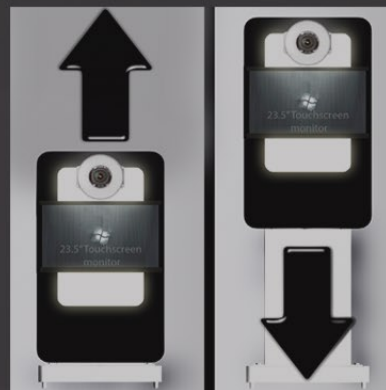

Option 1 - Professional Package

Fotopod Photo Machine v2.07

(310) 902-5400
info@fotopodbooth.com

fotopodbooth.com

Package includes:

Fotopod Photo Machine

- All aluminum body with black or white front panel
- Internal aluminum/stainless steel support structure
- Huge LG brand 23.6" touchscreen IPS LED-monitor
- **NEW** Free upgrade to sunlight-viewable 1000 cd/m2 outdoor brightness monitor! (\$600 savings!)
- HDMI, DVI and VGA output
- **Dual(2) HDMI also optional!**

A look inside the computer box

Removable Mini PC Computer:

- Fanless design, high configuration aluminum case
- 8GB RAM + 120GB SSD, Intel i3/i5/i7 quad-thread CPU
- Quick 12 second Startup time
- Display port 1* VGA+ 1* HDMI
- 6 Total USB ports 4 * USB 3.0 2 * USB2.0 port
- Ethernet port 1* RJ 45 10/100/1000Mbps
- Intel 300M wifi, 3G capable (zero-interference shell)
- Windows 7 Ultimate (Factory installed OEM version)

Details:

- High-torque electric column lift for automatic height adjustment. (Push the side toggle button and the unit moves up/down on vertical axis and completely collapsible for easy setup and transport)
- Easy-grasp side handles make it a breeze to lug around
- DSLR camera-housing unit with adjustable mounts, and internal cooling fan
- Quick release suction cam mount (Vertical & Horizontal)
- Rear-panel access compartment to Mini PC.
- Removable, steel-plate bottom feet for extra support
- Removable printer tray on back side, up to 30 lbs weight
- Professional F&V dimmable 5600k LED Ring light, comes with two color filters, AC powered
- Dimmable 5600k LED body panel lights, AC powered
- Logitech k400 Wireless Keyboard

* Booth software license discounted with purchase

Powered by...*

Darkroom Booth

PicPic Social

- Bonus item included - Photo machine road case with dolly wheels included - \$800 savings!!

Starting at:

\$5,950 + shipping