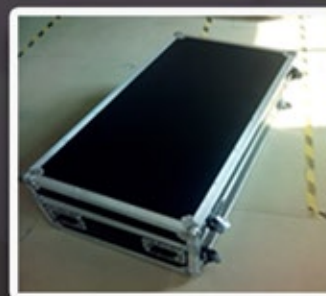

Powered by...*

Bonus item included

Photo machine heavy duty hard shell road case with dolly wheels

Starting at:

$5,950 + shipping

Shipped within USA and worldwide