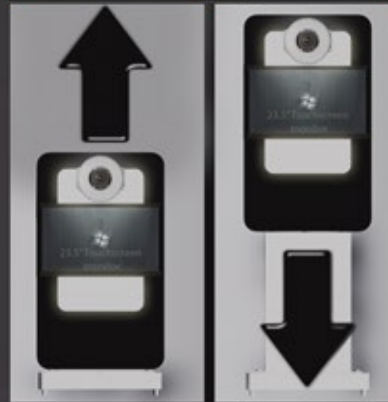

#### Fotopod Photo Machine

- All aluminum body with black or white front panel
- Internal aluminum/stainless steel support structure
- Huge LG brand 23.6" touchscreen IPS LED-monitor
- **NEW** Free upgrade to sunlight-viewable 1000 cd/m2 outdoor brightness monitor! (\$800 savings!)
- HDMI & VGA output.
- DUAL HDMI output (optional)

### Details:

- High-torque electric column lift for automatic height adjustment. (Push the side toggle button and the unit moves up/down on vertical axis and completely collapsible for easy setup and transport)
- Easy-grasp side handles make it a breeze to lug around
- DSLR camera-housing unit with adjustable mounts, and internal cooling fan
- Quick release suction cam mount (Vertical & Horizontal)
- Rear-panel access compartment to Mini PC.
- Removable, steel-plate bottom feet for extra support
- Removable printer tray on back side, up to 30 lbs weight
- Professional F&V dimmable 5600k LED Ring light, comes with two color filters, AC powered
- Dimmable 5600k LED body panel lights, AC powered
- Logitech k400 Wireless Keyboard