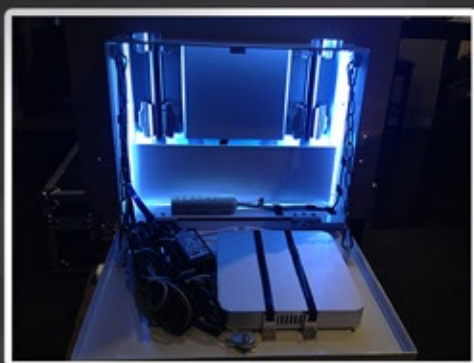

## Fotopod Photo Machine v2.07

(310) 902-5400  
info@fotopod.com

**fotopod** .com

#### Fotopod Photo Machine

- All aluminum body with black or white front panel
- Internal aluminum/stainless steel support structure
- Huge LG brand 23.6" touchscreen IPS LED-monitor
- **NEW** Free upgrade to sunlight-viewable 1000 cd/m2 outdoor brightness monitor! (\$800 savings!)
- HDMI & VGA output.
- DUAL HDMI output (optional)

A look inside the computer box

### Details:

- High-torque electric column lift for automatic height adjustment. (Push the side toggle button and the unit moves up/down on vertical axis and completely collapsible for easy setup and transport)
- Easy-grasp side handles make it a breeze to lug around
- DSLR camera-housing unit with adjustable mounts, and internal cooling fan
- Quick release suction cam mount (Vertical & Horizontal)
- Rear-panel access compartment to Mini PC.
- Removable, steel-plate bottom feet for extra support
- Removable printer tray on back side, up to 30 lbs weight
- Professional F&V dimmable 5600k LED Ring light, comes with two color filters, AC powered
- Dimmable 5600k LED body panel lights, AC powered
- Logitech k400 Wireless Keyboard